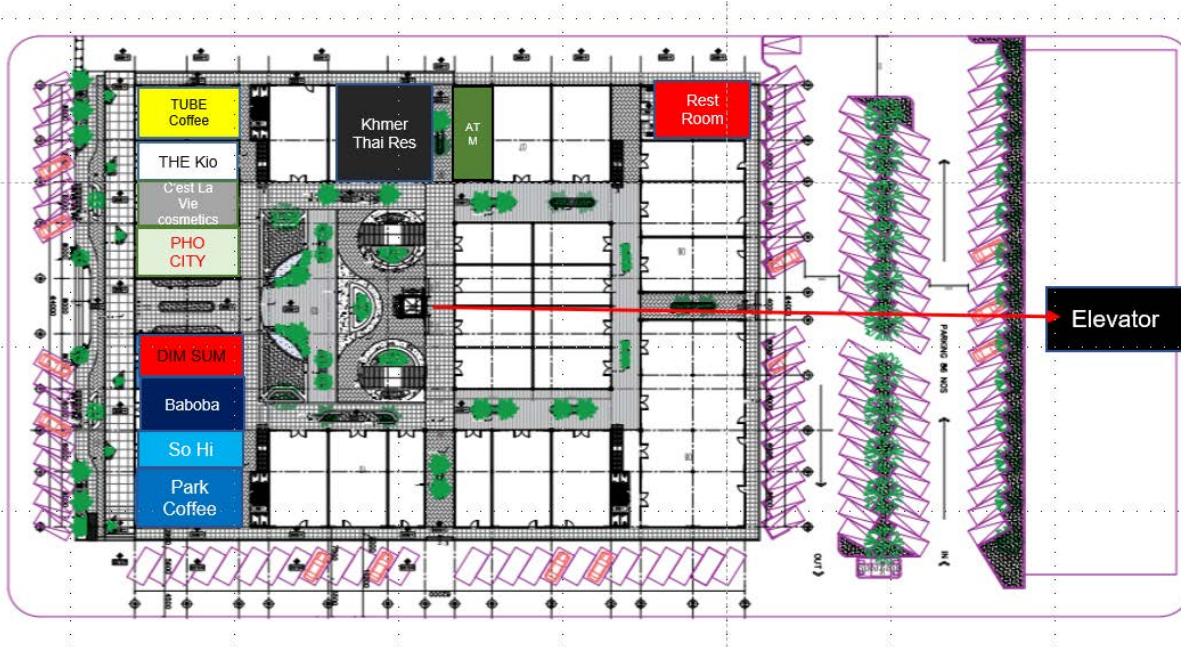

Retail Space: Approximately 6,864 sqm

Land Area: Approximately 12,320 sqm

Max No. of Units 70

No. of Floors 2 Floors

Lease Terms: 3- 10 years

Rental Fees: Available upon request

Parking: Car : 400, Motorbike : 200

Ms. Sreyka Penh

Junior Leasing

Tel: 093 335 657

Email: sreyka@themallcompany.com

THE GREEN COMMUNITY MALL

COMMUNITY MALL

Floor Plans & Mix

GROUND FLOOR PLAN

The Ground Floor Features

THE GREEN COMMUNITY MALL

COMMUNITY MALL

Floor Plans & Mix

FIRST FLOOR PLAN

The First Floor Features

THE GREEN COMMUNITY MALL

COMMUNITY MALL