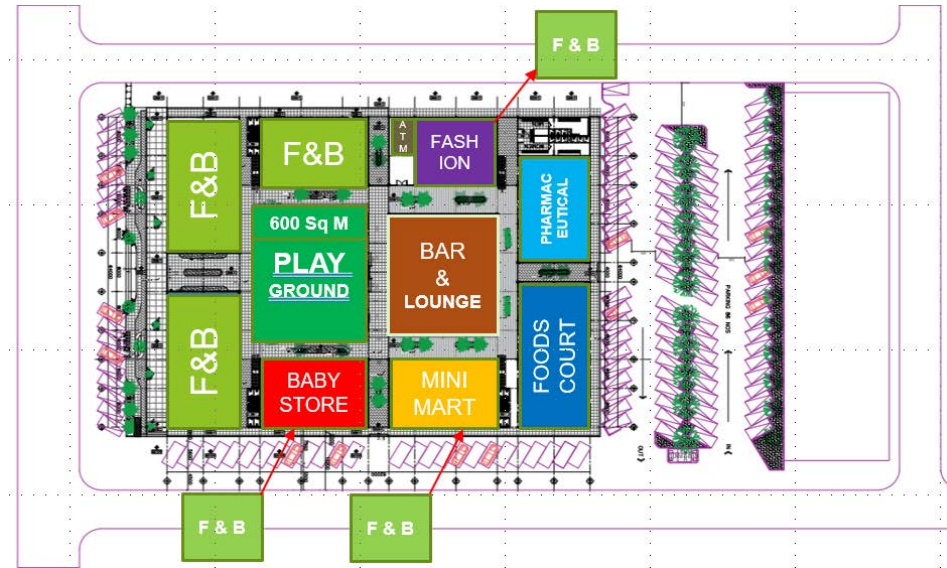

Retail Space: Approximately 6,864 sqm

Land Area: Approximately 12,320 sqm

Max No. of Units 70

No. of Floors 2 Floors

Lease Terms: 3- 10 years

Rental Fees: Available upon request

Parking: Car : 400, Motorbike : 200

The Ground Floor Features

THE GREEN COMMUNITY MALL

COMMUNITY MALL

Floor Plans & Mix

FIRST FLOOR PLAN

The First Floor Features

THE GREEN COMMUNITY MALL

COMMUNITY MALL