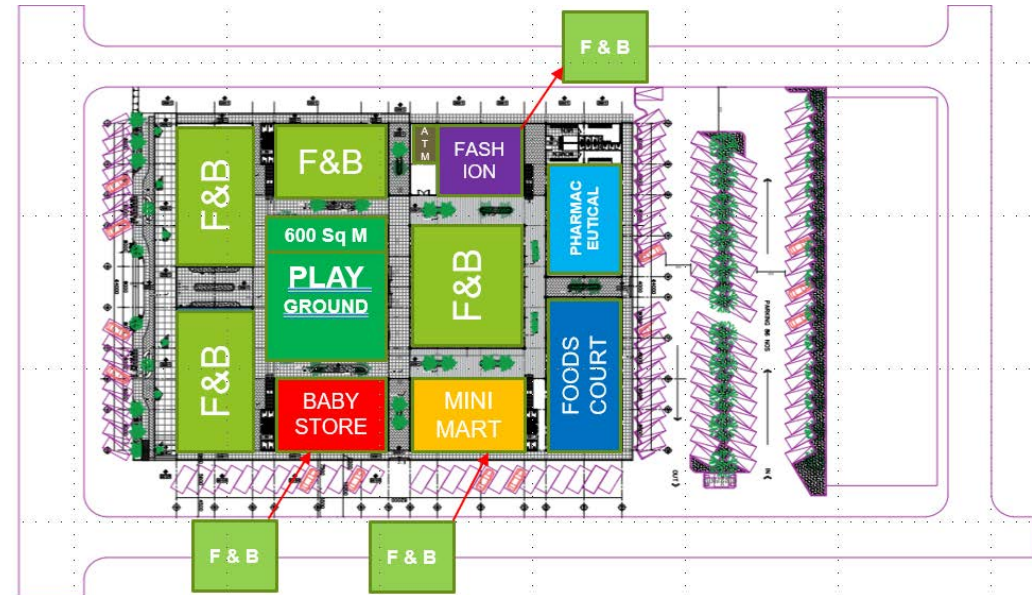

Retail Space: Approximately 6,864 sqm

Land Area: Approximately 12,320 sqm

Max No. of Units 70

No. of Floors 2 Floors

Lease Terms: 3- 10 years

Rental Fees: Available upon request

Parking: Car : 400, Motorbike : 200

Ms. Sreyka Penh

Junior Leasing

Tel: 093 335 657

Email: sreyka@themallcompany.com

THE GREEN COMMUNITY MALL

COMMUNITY MALL

Floor Plans & Mix

GROUND FLOOR PLAN

The Ground Floor Features

THE GREEN COMMUNITY MALL

COMMUNITY MALL

Floor Plans & Mix

FIRST FLOOR PLAN

The First Floor Features

THE GREEN COMMUNITY MALL

COMMUNITY MALL